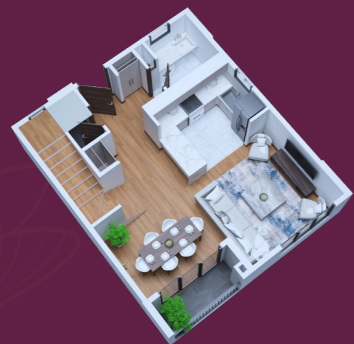

2 BEDROOM DUPLEX

96 SQM

Ground Floor