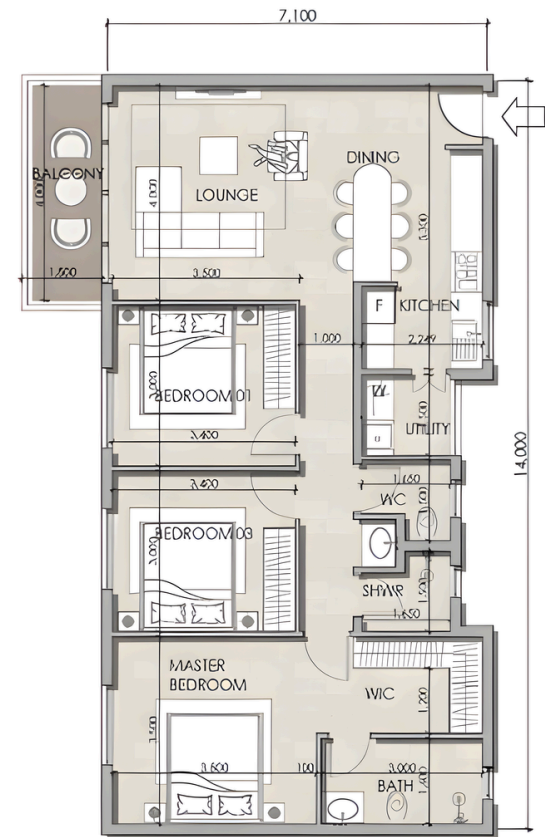

Mini 1 Bed

41sqm

1 Bed

50sqm

3 Bed

102sqm

The Pearl of Garden City

Call: +254 722 123 000