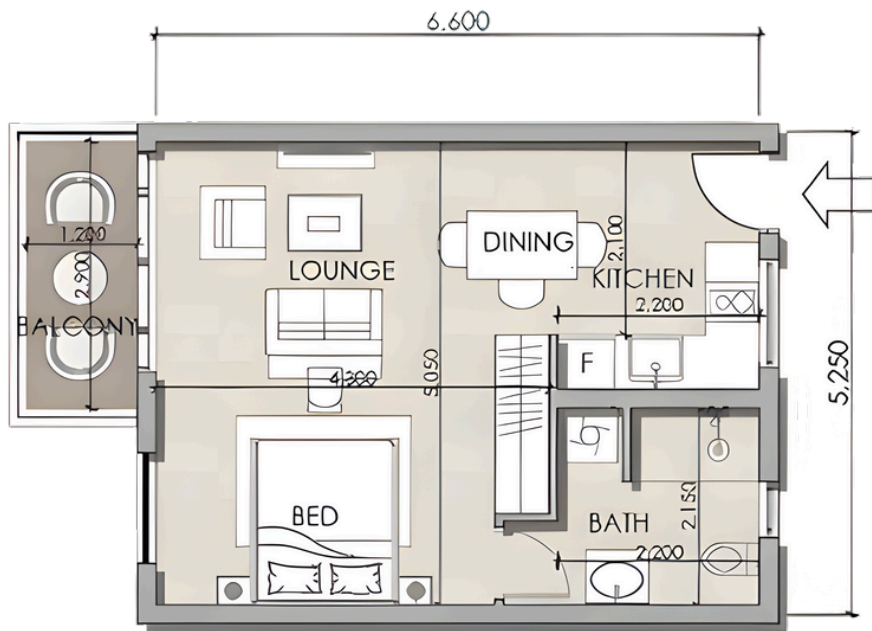

Mini 1 Bed

41sqm

1 Bed

50sqm

3 Bed

102sqm

The Pearl of Garden City

Call: +254 722 123 000