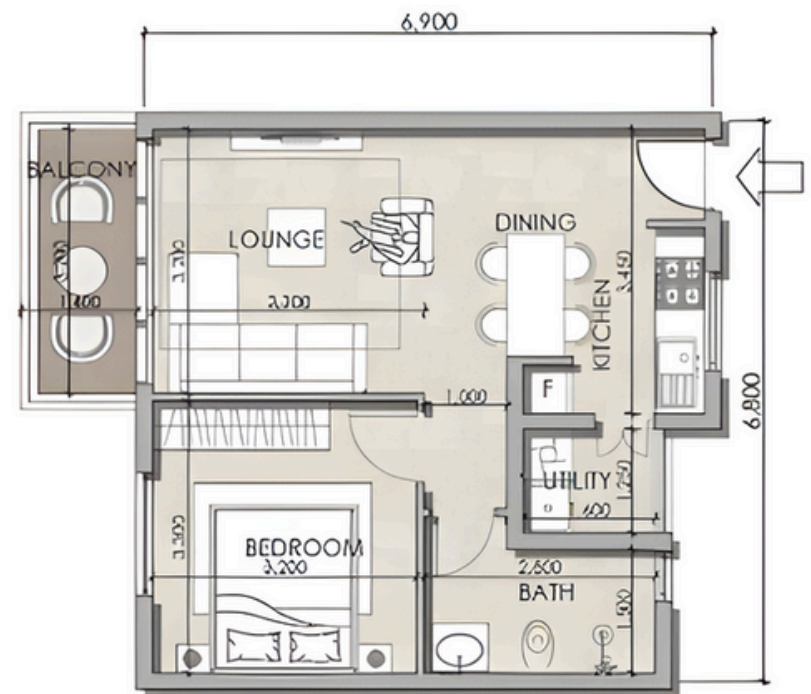

Mini 1 Bed

41sqm

1 Bed

50sqm

3 Bed

102sqm

The Pearl of Garden City

Call: +254 722 123 000